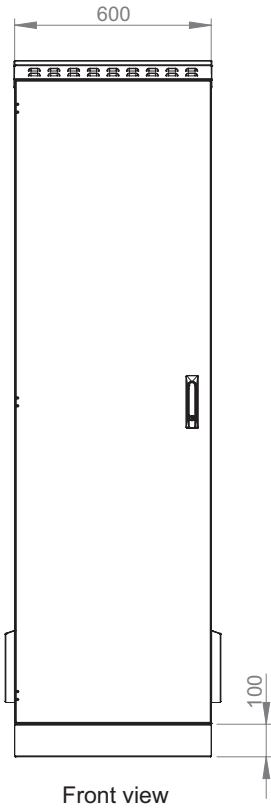

# 19" SAFEbox IP55

Width: 600 mm  
Depth: 450/600 mm

Outdoor Cabinet Enclosure Configured for Free Standing Usage  
Construction Drawings

Front view

Side view

Rear view

Inside view

Top view

Front door opening angle

Bottom view

Top inside view

U	32U	36U	42U
H	1701 mm	1879 mm	2145 mm

	A		B		C	
	Min	Max	Min	Max	Min	Max
D=450	60 mm	135 mm	175 mm	325 mm	60 mm	135 mm
D=600	60 mm	185 mm	225 mm	475 mm	60 mm	185 mm

# 19" SAFEbox IP55

Width: 600 mm  
Depth: 450/600 mm

Outdoor Cabinet Enclosure Configured for  
Free Standing Usage  
Construction Drawings