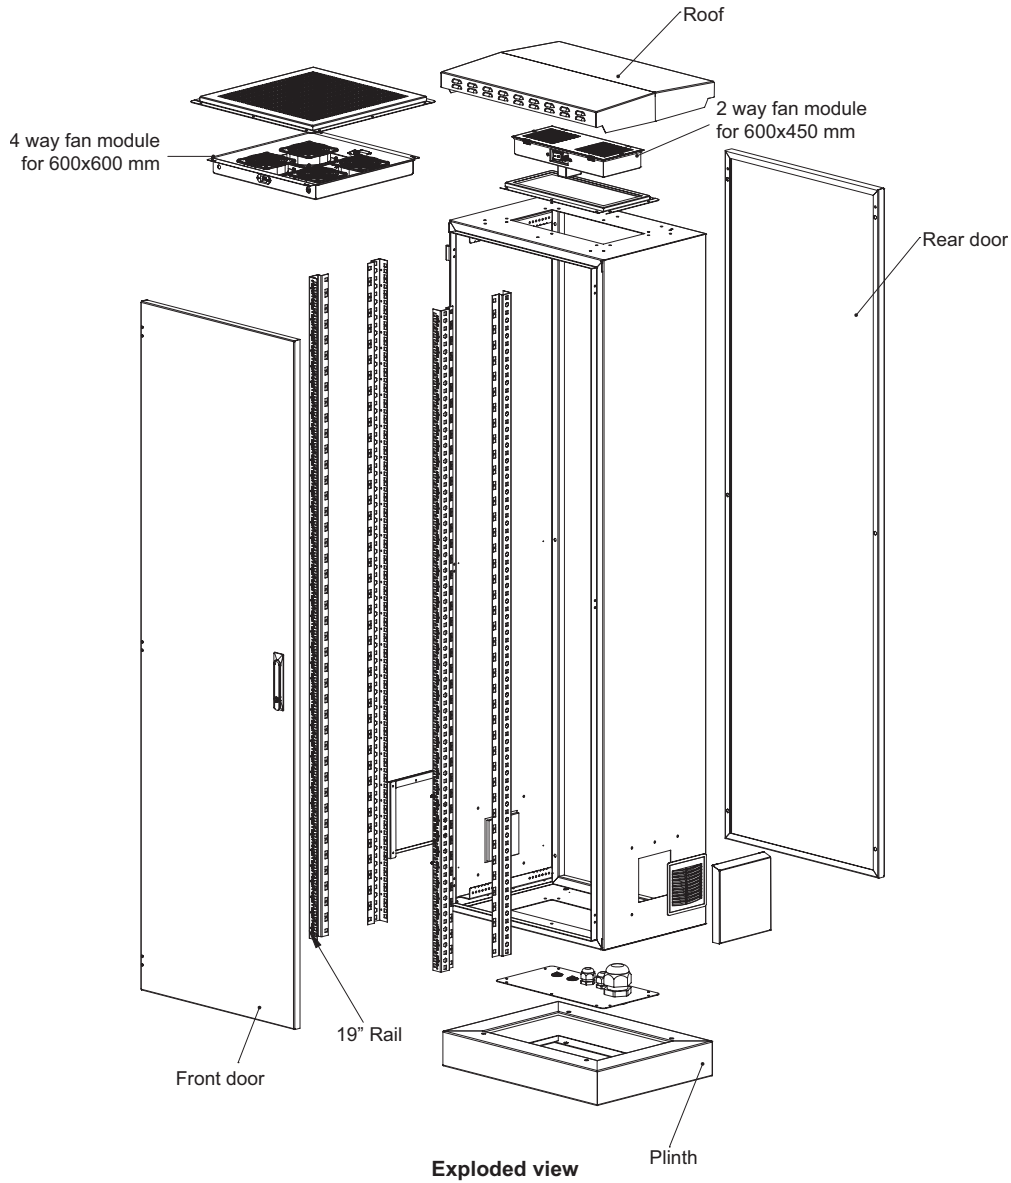

# 19" SAFEbox IP55

Width: 600 mm  
Depth: 450/600 mm

Outdoor Cabinet Enclosure Configured for Free Standing Usage  
Construction Drawings

Front view

Side view

Rear view

Inside view

Top view

Front door opening angle

Bottom view

Top inside view

U	32U	36U	42U
H	1701 mm	1879 mm	2145 mm

	A		B		C	
	Min	Max	Min	Max	Min	Max
D=450	60 mm	135 mm	175 mm	325 mm	60 mm	135 mm
D=600	60 mm	185 mm	225 mm	475 mm	60 mm	185 mm

# 19" SAFEbox IP55

Width: 600 mm  
Depth: 450/600 mm

Outdoor Cabinet Enclosure Configured for  
Free Standing Usage  
Construction Drawings