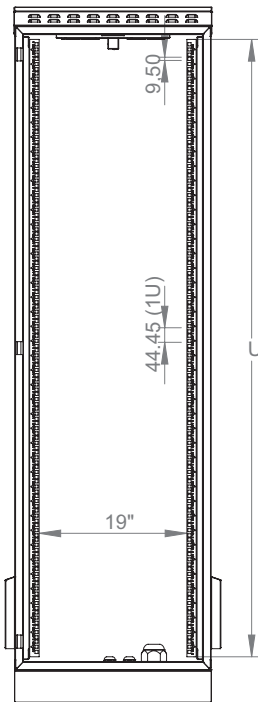

# 19" SAFEbox IP55

Width: 600 mm  
Depth: 450/600 mm

Outdoor Cabinet Enclosure Configured for Free Standing Usage  
Construction Drawings

Front view

Side view

Rear view

Inside view

Top view

Front door opening angle

Bottom view

Top inside view

U	32U	36U	42U
H	1701 mm	1879 mm	2145 mm

	A		B		C	
	Min	Max	Min	Max	Min	Max
D=450	60 mm	135 mm	175 mm	325 mm	60 mm	135 mm
D=600	60 mm	185 mm	225 mm	475 mm	60 mm	185 mm

# 19" SAFEbox IP55

Width: 600 mm  
Depth: 450/600 mm

Outdoor Cabinet Enclosure Configured for  
Free Standing Usage  
Construction Drawings