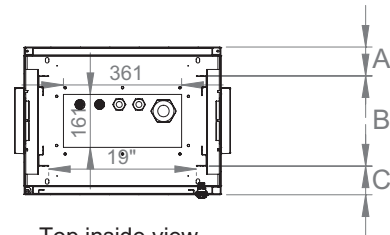

# 19" SAFEbox IP55

Width: 600 mm  
Depth: 450/600 mm

Outdoor Cabinet Enclosure Configured for Free Standing Usage  
Construction Drawings

Front view

Side view

Rear view

Inside view

Top view

Front door opening angle

Bottom view

Top inside view

U	32U	36U	42U
H	1701 mm	1879 mm	2145 mm

	A		B		C	
	Min	Max	Min	Max	Min	Max
D=450	60 mm	135 mm	175 mm	325 mm	60 mm	135 mm
D=600	60 mm	185 mm	225 mm	475 mm	60 mm	185 mm

# 19" SAFEbox IP55

Width: 600 mm  
Depth: 450/600 mm

Outdoor Cabinet Enclosure Configured for  
Free Standing Usage  
Construction Drawings