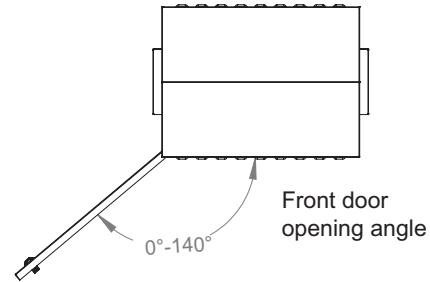

# 19" SAFEbox IP55

Width: 600 mm  
Depth: 450/600 mm

Outdoor Cabinet Enclosure Configured for Free Standing Usage  
Construction Drawings

Front view

Side view

Rear view

Inside view

Top view

Front door opening angle

Bottom view

Top inside view

U	32U	36U	42U
H	1701 mm	1879 mm	2145 mm

	A		B		C	
	Min	Max	Min	Max	Min	Max
D=450	60 mm	135 mm	175 mm	325 mm	60 mm	135 mm
D=600	60 mm	185 mm	225 mm	475 mm	60 mm	185 mm

# 19" SAFEbox IP55

Width: 600 mm  
Depth: 450/600 mm

Outdoor Cabinet Enclosure Configured for  
Free Standing Usage  
Construction Drawings