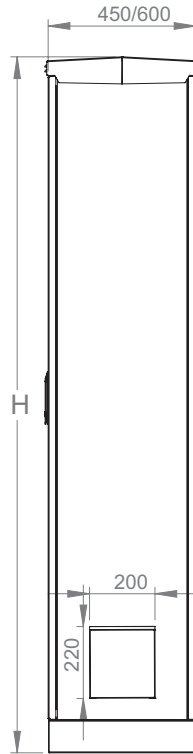

# 19" SAFEbox IP55

Width: 600 mm  
Depth: 450/600 mm

Outdoor Cabinet Enclosure Configured for Free Standing Usage  
Construction Drawings

Front view

Side view

Rear view

Inside view

Top view

Front door opening angle

Bottom view

Top inside view

U	32U	36U	42U
H	1701 mm	1879 mm	2145 mm

	A		B		C	
	Min	Max	Min	Max	Min	Max
D=450	60 mm	135 mm	175 mm	325 mm	60 mm	135 mm
D=600	60 mm	185 mm	225 mm	475 mm	60 mm	185 mm

# 19" SAFEbox IP55

Width: 600 mm  
Depth: 450/600 mm

Outdoor Cabinet Enclosure Configured for  
Free Standing Usage  
Construction Drawings