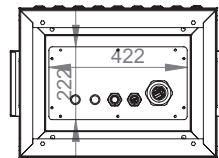

# 19" SAFEbox IP55

Width: 600 mm  
Depth: 450/600 mm

Outdoor Cabinet Enclosure Configured for Free Standing Usage  
Construction Drawings

Front view

Side view

Rear view

Inside view

Top view

Front door opening angle

Bottom view

Top inside view

U	32U	36U	42U
H	1701 mm	1879 mm	2145 mm

	A		B		C	
	Min	Max	Min	Max	Min	Max
D=450	60 mm	135 mm	175 mm	325 mm	60 mm	135 mm
D=600	60 mm	185 mm	225 mm	475 mm	60 mm	185 mm

# 19" SAFEbox IP55

Width: 600 mm  
Depth: 450/600 mm

Outdoor Cabinet Enclosure Configured for  
Free Standing Usage  
Construction Drawings