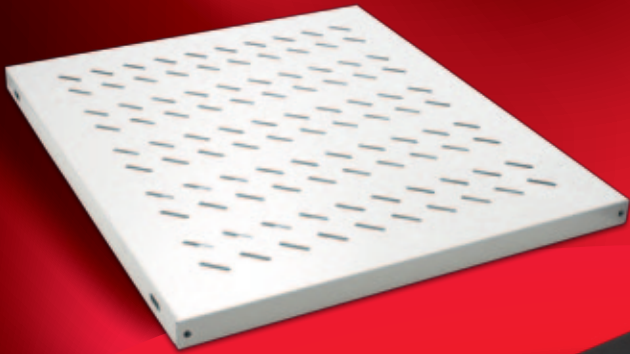

# ACCESSORIES

100 mm height, to integrate under bottom case of cabinet, with the intend of establishing cable reserve as well to raise cabinet to a certain height from the floor. The brushed entry at rear side allows cable entry from rear. Supply is in RAL 9005 Black and RAL 7035 Light Grey colors. From Steel Material, with high technology bending strengthening accessory, Load capacity 1000 kg