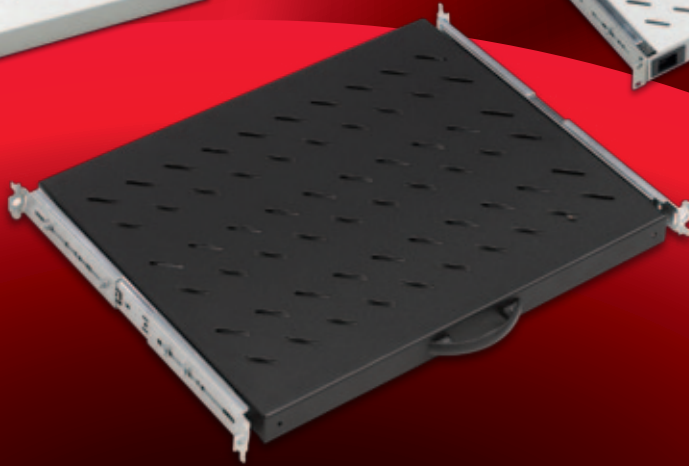

# ACCESSORIES

100 mm height, to integrate under bottom case of cabinet, with the intend of establishing cable reserve as well to raise cabinet to a certain height from the floor. The brushed entry at rear side allows cable entry from rear. Supply is in RAL 9005 Black and RAL 7035 Light Grey colors. From Steel Material, with high technology bending strengthening accessory, Load capacity 1000 kg