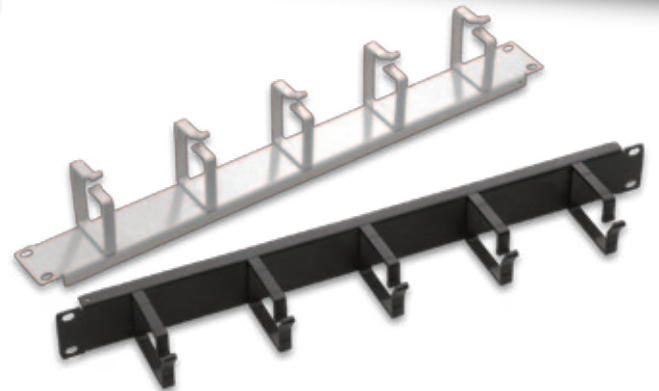

# ACCESSORIES

100 mm height, to integrate under bottom case of cabinet, with the intend of establishing cable reserve as well to raise cabinet to a certain height from the floor. The brushed entry at rear side allows cable entry from rear. Supply is in RAL 9005 Black and RAL 7035 Light Grey colors. From Steel Material, with high technology bending strengthening accessory, Load capacity 1000 kg