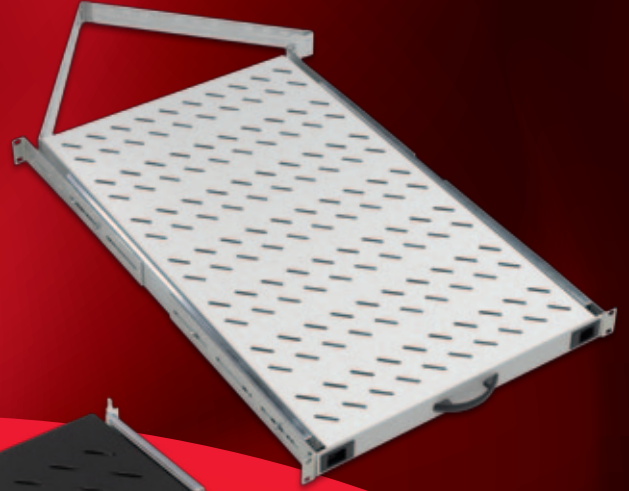

# ACCESSORIES

100 mm height, to integrate under bottom case of cabinet, with the intend of establishing cable reserve as well to raise cabinet to a certain height from the floor. The brushed entry at rear side allows cable entry from rear. Supply is in RAL 9005 Black and RAL 7035 Light Grey colors. From Steel Material, with high technology bending strengthening accessory, Load capacity 1000 kg