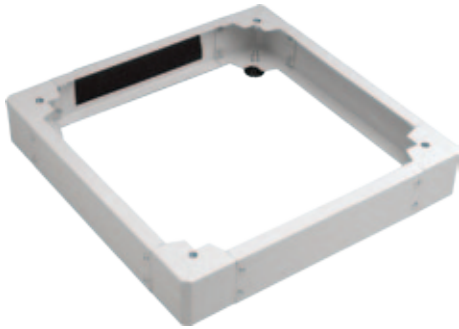

# ACCESSORIES

100 mm height, to integrate under bottom case of cabinet, with the intend of establishing cable reserve as well to raise cabinet to a certain height from the floor. The brushed entry at rear side allows cable entry from rear. Supply is in RAL 9005 Black and RAL 7035 Light Grey colors. From Steel Material, with high technology bending strengthening accessory, Load capacity 1000 kg