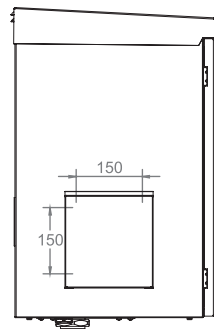

19" SAFEbox IP55

Outdoor Cabinet Enclosure

Width: 600 mm
Depth: 450/600 mm

Construction Drawings

Top view

Bottom view

Inside view

Front view

Side view

Rear view

Top inside view

Front door opening angle

3 point locking system

	A		B	
	Min	Max	Min	Max
D=450	60 mm	185 mm	260 mm	385 mm
D=600	60 mm	335 mm	260 mm	535 mm

19" SAFEbox IP55

Outdoor Cabinet Enclosure

Width: 600 mm
Depth: 450/600 mm

Construction Drawings

Top cover opening view

Top cover opening view side

Cool air inlet

Air removal

Cool air inlet

19" SAFEbox IP55

Outdoor Cabinet Enclosure

Width: 600 mm
Depth: 450/600 mm

Construction Drawings

Exploded view

19" SAFEbox IP55

Outdoor Cabinet Enclosure

Width: 600 mm
Depth: 450/600 mm

Construction Drawings