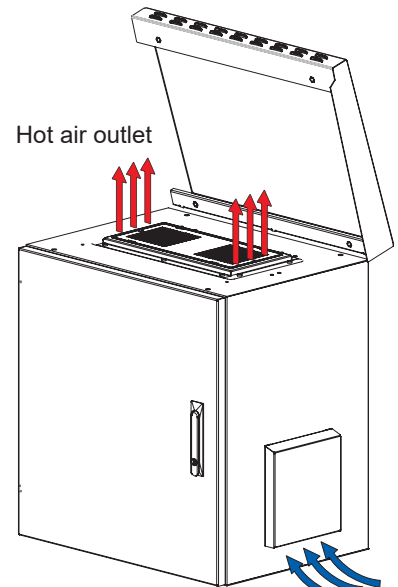

19" SAFEbox IP55

Outdoor Cabinet Enclosure

Width: 600 mm
Depth: 450/600 mm

Construction Drawings

Top view

Bottom view

Inside view

Front view

Side view

Rear view

Top inside view

Front door opening angle

3 point locking system

	A		B	
	Min	Max	Min	Max
D=450	60 mm	185 mm	260 mm	385 mm
D=600	60 mm	335 mm	260 mm	535 mm

19" SAFEbox IP55

Outdoor Cabinet Enclosure

Width: 600 mm
Depth: 450/600 mm

Construction Drawings

Top cover opening view

Top cover opening view side

Cool air inlet

Air removal

Cool air inlet

19" SAFEbox IP55

Outdoor Cabinet Enclosure

Width: 600 mm
Depth: 450/600 mm

Construction Drawings

Exploded view

19" SAFEbox IP55

Outdoor Cabinet Enclosure

Width: 600 mm
Depth: 450/600 mm

Construction Drawings