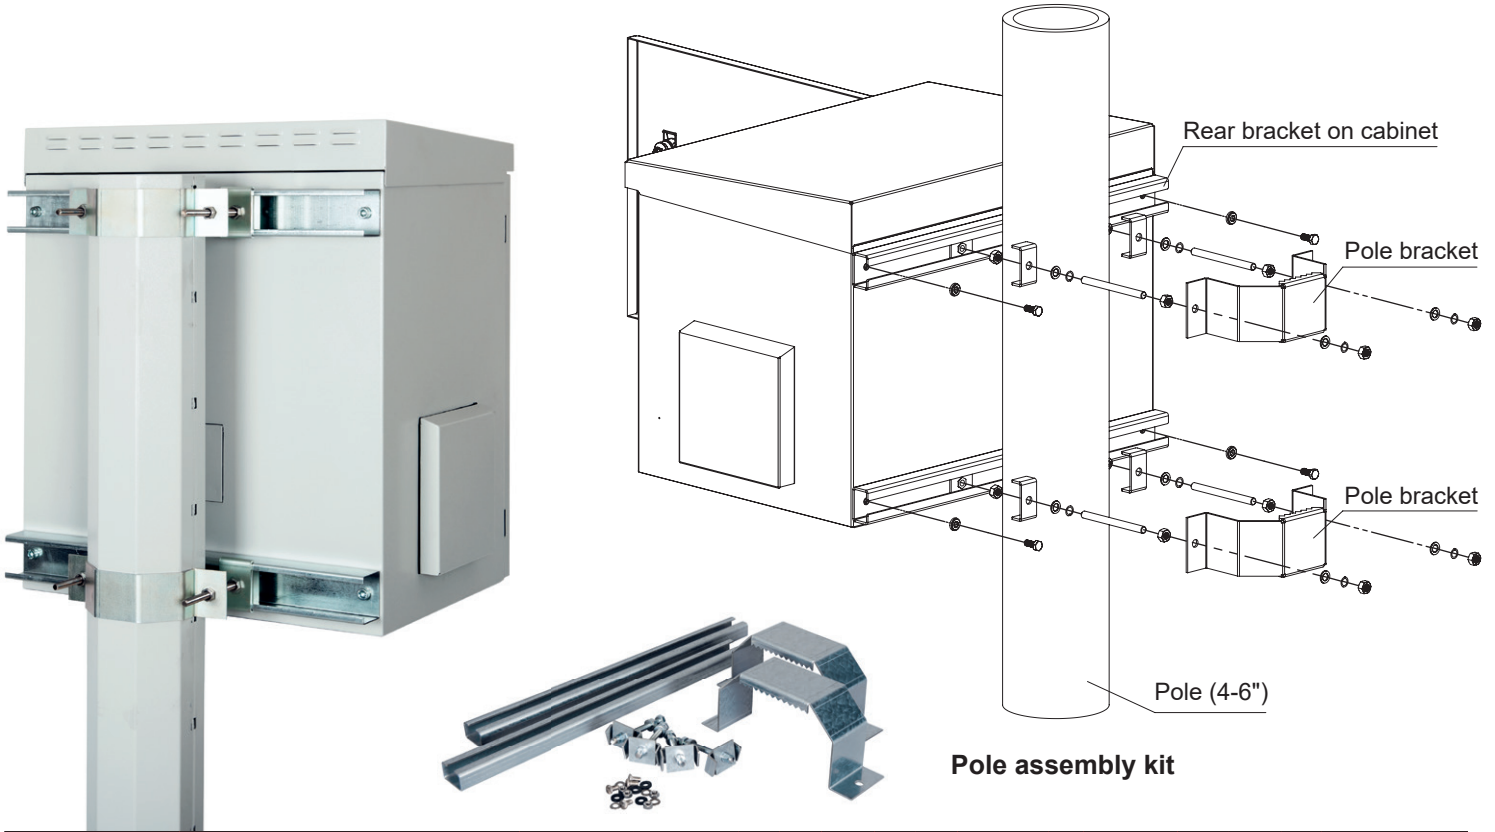

19" SAFEbox IP55

Outdoor Cabinet Enclosure

Width: 600 mm
Depth: 450/600 mm

Construction Drawings

Top view

Bottom view

Inside view

Front view

Width: 600 mm
Depth: 450/600 mm

Construction Drawings

Top cover opening view

Top cover opening view side

Cool air inlet

Air removal

Cool air inlet

19" SAFEbox IP55

Outdoor Cabinet Enclosure

Width: 600 mm
Depth: 450/600 mm

Construction Drawings

Exploded view

19" SAFEbox IP55

Outdoor Cabinet Enclosure

Width: 600 mm
Depth: 450/600 mm

Construction Drawings