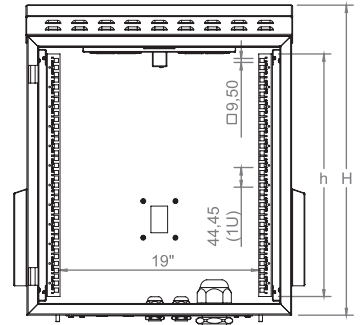

19" SAFEbox IP55

Outdoor Cabinet Enclosure

Width: 600 mm
Depth: 450/600 mm

Construction Drawings

Top view

Bottom view

Inside view

Front view

Side view

Rear view

Top inside view

Front door opening angle

3 point locking system

	A		B	
	Min	Max	Min	Max
D=450	60 mm	185 mm	260 mm	385 mm
D=600	60 mm	335 mm	260 mm	535 mm

19" SAFEbox IP55

Outdoor Cabinet Enclosure

Width: 600 mm
Depth: 450/600 mm

Construction Drawings

Top cover opening view

Top cover opening view side

Cool air inlet

Air removal

Cool air inlet

19" SAFEbox IP55

Outdoor Cabinet Enclosure

Width: 600 mm
Depth: 450/600 mm

Construction Drawings

Exploded view

19" SAFEbox IP55

Outdoor Cabinet Enclosure

Width: 600 mm
Depth: 450/600 mm

Construction Drawings