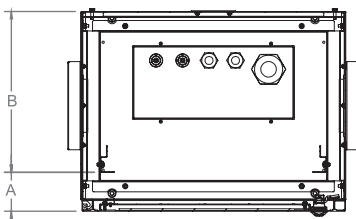

19" SAFEbox IP55

Outdoor Cabinet Enclosure

Width: 600 mm
Depth: 450/600 mm

Construction Drawings

Top view

Bottom view

Inside view

Front view

Side view

Rear view

Top inside view

Front door opening angle

3 point locking system

	A		B	
	Min	Max	Min	Max
D=450	60 mm	185 mm	260 mm	385 mm
D=600	60 mm	335 mm	260 mm	535 mm

19" SAFEbox IP55

Outdoor Cabinet Enclosure

Width: 600 mm
Depth: 450/600 mm

Construction Drawings

Top cover opening view

Top cover opening view side

Cool air inlet

Air removal

Cool air inlet

19" SAFEbox IP55

Outdoor Cabinet Enclosure

Width: 600 mm
Depth: 450/600 mm

Construction Drawings

Exploded view

19" SAFEbox IP55

Outdoor Cabinet Enclosure

Width: 600 mm
Depth: 450/600 mm

Construction Drawings