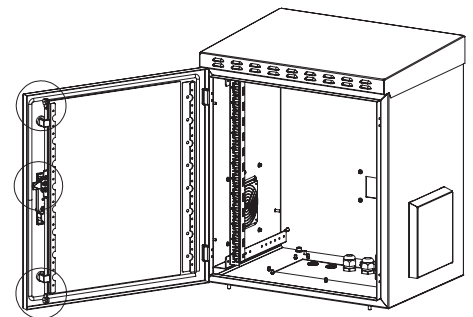

19" SAFEbox IP55

Outdoor Cabinet Enclosure

Width: 600 mm
Depth: 450/600 mm

Construction Drawings

Top view

Bottom view

Inside view

Front view

Side view

Rear view

Top inside view

Front door opening angle

3 point locking system

	A		B	
	Min	Max	Min	Max
D=450	60 mm	185 mm	260 mm	385 mm
D=600	60 mm	335 mm	260 mm	535 mm

19" SAFEbox IP55

Outdoor Cabinet Enclosure

Width: 600 mm
Depth: 450/600 mm

Construction Drawings

Top cover opening view

Top cover opening view side

Cool air inlet

Air removal

Cool air inlet

19" SAFEbox IP55

Outdoor Cabinet Enclosure

Width: 600 mm
Depth: 450/600 mm

Construction Drawings

Exploded view

19" SAFEbox IP55

Outdoor Cabinet Enclosure

Width: 600 mm
Depth: 450/600 mm

Construction Drawings