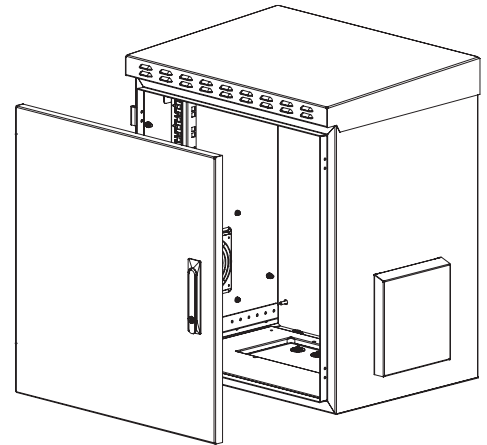

19" SAFEbox IP55

Outdoor Cabinet Enclosure

Width: 600 mm
Depth: 450/600 mm

Construction Drawings

Top view

Bottom view

Inside view

Front view

Side view

Rear view

Top inside view

Front door opening angle

3 point locking system

	A		B	
	Min	Max	Min	Max
D=450	60 mm	185 mm	260 mm	385 mm
D=600	60 mm	335 mm	260 mm	535 mm

19" SAFEbox IP55

Outdoor Cabinet Enclosure

Width: 600 mm
Depth: 450/600 mm

Construction Drawings

Top cover opening view

Top cover opening view side

Cool air inlet

Air removal

Cool air inlet

19" SAFEbox IP55

Outdoor Cabinet Enclosure

Width: 600 mm
Depth: 450/600 mm

Construction Drawings

Exploded view

19" SAFEbox IP55

Outdoor Cabinet Enclosure

Width: 600 mm
Depth: 450/600 mm

Construction Drawings