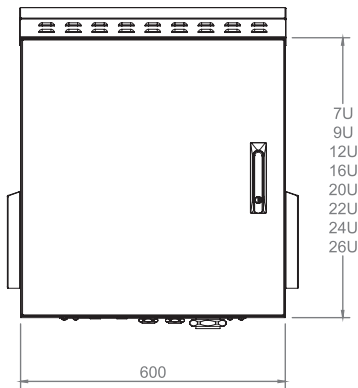

19" SAFEbox IP55

Outdoor Cabinet Enclosure

Width: 600 mm
Depth: 450/600 mm

Construction Drawings

Top view

Bottom view

Inside view

Front view

Side view

Rear view

Top inside view

Front door opening angle

3 point locking system

	A		B	
	Min	Max	Min	Max
D=450	60 mm	185 mm	260 mm	385 mm
D=600	60 mm	335 mm	260 mm	535 mm

19" SAFEbox IP55

Outdoor Cabinet Enclosure

Width: 600 mm
Depth: 450/600 mm

Construction Drawings

Top cover opening view

Top cover opening view side

Cool air inlet

Air removal

Cool air inlet

19" SAFEbox IP55

Outdoor Cabinet Enclosure

Width: 600 mm
Depth: 450/600 mm

Construction Drawings

Exploded view

19" SAFEbox IP55

Outdoor Cabinet Enclosure

Width: 600 mm
Depth: 450/600 mm

Construction Drawings