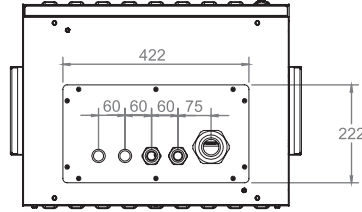

19" SAFEbox IP55

Outdoor Cabinet Enclosure

Width: 600 mm
Depth: 450/600 mm

Construction Drawings

Top view

Bottom view

Inside view

Front view

Side view

Rear view

Top inside view

Front door opening angle

3 point locking system

	A		B	
	Min	Max	Min	Max
D=450	60 mm	185 mm	260 mm	385 mm
D=600	60 mm	335 mm	260 mm	535 mm

19" SAFEbox IP55

Outdoor Cabinet Enclosure

Width: 600 mm
Depth: 450/600 mm

Construction Drawings

Top cover opening view

Top cover opening view side

Cool air inlet

Air removal

Cool air inlet

19" SAFEbox IP55

Outdoor Cabinet Enclosure

Width: 600 mm
Depth: 450/600 mm

Construction Drawings

Exploded view

19" SAFEbox IP55

Outdoor Cabinet Enclosure

Width: 600 mm
Depth: 450/600 mm

Construction Drawings