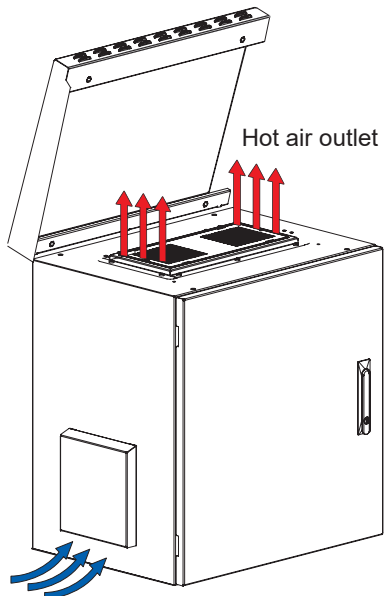

19" SAFEbox IP55

Outdoor Cabinet Enclosure

Width: 600 mm
Depth: 450/600 mm

Construction Drawings

Top view

Bottom view

Inside view

Front view

Side view

Rear view

Top inside view

Front door opening angle

3 point locking system

	A		B	
	Min	Max	Min	Max
D=450	60 mm	185 mm	260 mm	385 mm
D=600	60 mm	335 mm	260 mm	535 mm

19" SAFEbox IP55

Outdoor Cabinet Enclosure

Width: 600 mm
Depth: 450/600 mm

Construction Drawings

Top cover opening view

Top cover opening view side

Cool air inlet

Air removal

Cool air inlet

19" SAFEbox IP55

Outdoor Cabinet Enclosure

Width: 600 mm
Depth: 450/600 mm

Construction Drawings

Exploded view

19" SAFEbox IP55

Outdoor Cabinet Enclosure

Width: 600 mm
Depth: 450/600 mm

Construction Drawings