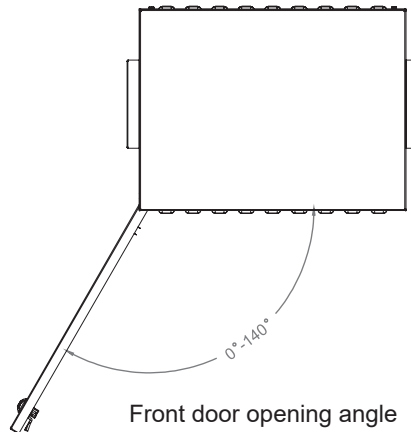

19" SAFEbox IP55

Outdoor Cabinet Enclosure

Width: 600 mm
Depth: 450/600 mm

Construction Drawings

Top view

Bottom view

Inside view

Front view

Side view

Rear view

Top inside view

Front door opening angle

3 point locking system

	A		B	
	Min	Max	Min	Max
D=450	60 mm	185 mm	260 mm	385 mm
D=600	60 mm	335 mm	260 mm	535 mm

19" SAFEbox IP55

Outdoor Cabinet Enclosure

Width: 600 mm
Depth: 450/600 mm

Construction Drawings

Top cover opening view

Top cover opening view side

Cool air inlet

Air removal

Cool air inlet

19" SAFEbox IP55

Outdoor Cabinet Enclosure

Width: 600 mm
Depth: 450/600 mm

Construction Drawings

Exploded view

19" SAFEbox IP55

Outdoor Cabinet Enclosure

Width: 600 mm
Depth: 450/600 mm

Construction Drawings