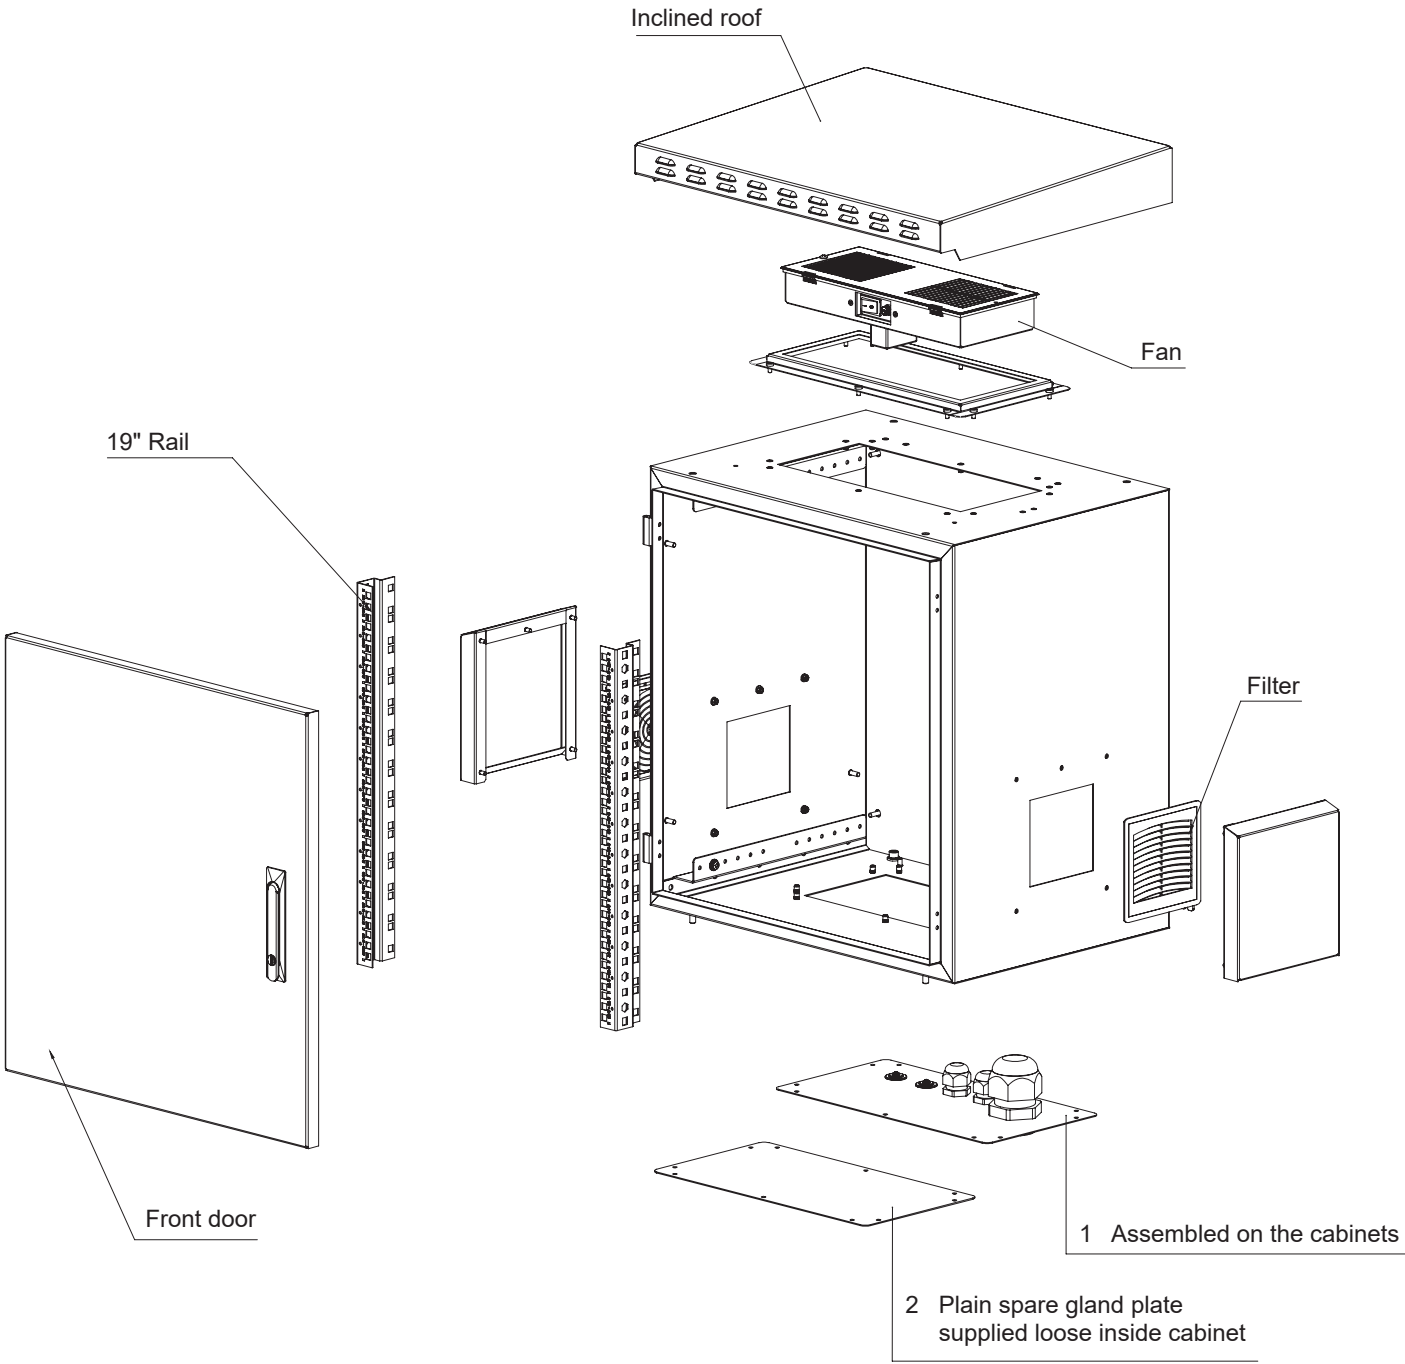

19" SAFEbox IP55

Outdoor Cabinet Enclosure

Width: 600 mm
Depth: 450/600 mm

Construction Drawings

Top view

Bottom view

Inside view

Front view

Side view

Rear view

Top inside view

Front door opening angle

3 point locking system

	A		B	
	Min	Max	Min	Max
D=450	60 mm	185 mm	260 mm	385 mm
D=600	60 mm	335 mm	260 mm	535 mm

19" SAFEbox IP55

Outdoor Cabinet Enclosure

Width: 600 mm
Depth: 450/600 mm

Construction Drawings

Top cover opening view

Top cover opening view side

Cool air inlet

Air removal

Cool air inlet

19" SAFEbox IP55

Outdoor Cabinet Enclosure

Width: 600 mm
Depth: 450/600 mm

Construction Drawings

Exploded view

19" SAFEbox IP55

Outdoor Cabinet Enclosure

Width: 600 mm
Depth: 450/600 mm

Construction Drawings