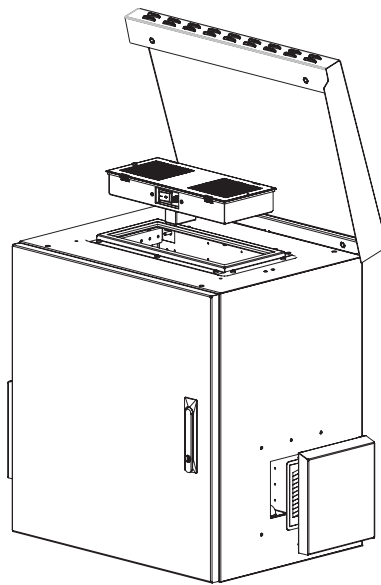

19" SAFEbox IP55

Outdoor Cabinet Enclosure

Width: 600 mm
Depth: 450/600 mm

Construction Drawings

Top view

Bottom view

Inside view

Front view

Side view

Rear view

Top inside view

Front door opening angle

3 point locking system

	A		B	
	Min	Max	Min	Max
D=450	60 mm	185 mm	260 mm	385 mm
D=600	60 mm	335 mm	260 mm	535 mm

19" SAFEbox IP55

Outdoor Cabinet Enclosure

Width: 600 mm
Depth: 450/600 mm

Construction Drawings

Top cover opening view

Top cover opening view side

Cool air inlet

Air removal

Cool air inlet

19" SAFEbox IP55

Outdoor Cabinet Enclosure

Width: 600 mm
Depth: 450/600 mm

Construction Drawings

Exploded view

19" SAFEbox IP55

Outdoor Cabinet Enclosure

Width: 600 mm
Depth: 450/600 mm

Construction Drawings