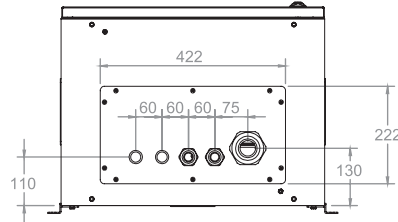

19" SAFEbox IP55

Indoor Cabinet Enclosure

Width: 600 mm
Depth: 450/600 mm

Construction Drawings

Top view

Bottom view

Inside view

Front view

Side view

Rear view

Top inside view

Front door opening angle

3 point locking system

	A		B	
	Min	Max	Min	Max
D=450	60 mm	185 mm	260 mm	385 mm
D=600	60 mm	335 mm	260 mm	535 mm

19" SAFEbox IP55

Indoor Cabinet Enclosure

Width: 600 mm
Depth: 450/600 mm

Construction Drawings

19" SAFEbox IP55

Indoor Cabinet Enclosure

Width: 600 mm
Depth: 450/600 mm

Construction Drawings

Exploded view

19" SAFEbox Series IP55 Indoor Cabinet Enclosure W=600 mm D=450/600 mm

*In the part number 1 notation means the front door is solid metal front door. If glass door is required replace 1 with 2 example part nr: LN-SBI12U6060-LG-2