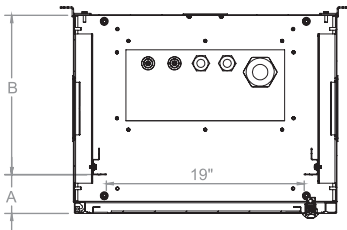

19" SAFEbox IP55

Indoor Cabinet Enclosure

Width: 600 mm
Depth: 450/600 mm

Construction Drawings

Top view

Bottom view

Inside view

Front view

Side view

Rear view

Top inside view

Front door opening angle

3 point locking system

	A		B	
	Min	Max	Min	Max
D=450	60 mm	185 mm	260 mm	385 mm
D=600	60 mm	335 mm	260 mm	535 mm

19" SAFEbox IP55

Indoor Cabinet Enclosure

Width: 600 mm
Depth: 450/600 mm

Construction Drawings

19" SAFEbox IP55

Indoor Cabinet Enclosure

Width: 600 mm
Depth: 450/600 mm

Construction Drawings

Exploded view

19" SAFEbox Series IP55 Indoor Cabinet Enclosure W=600 mm D=450/600 mm