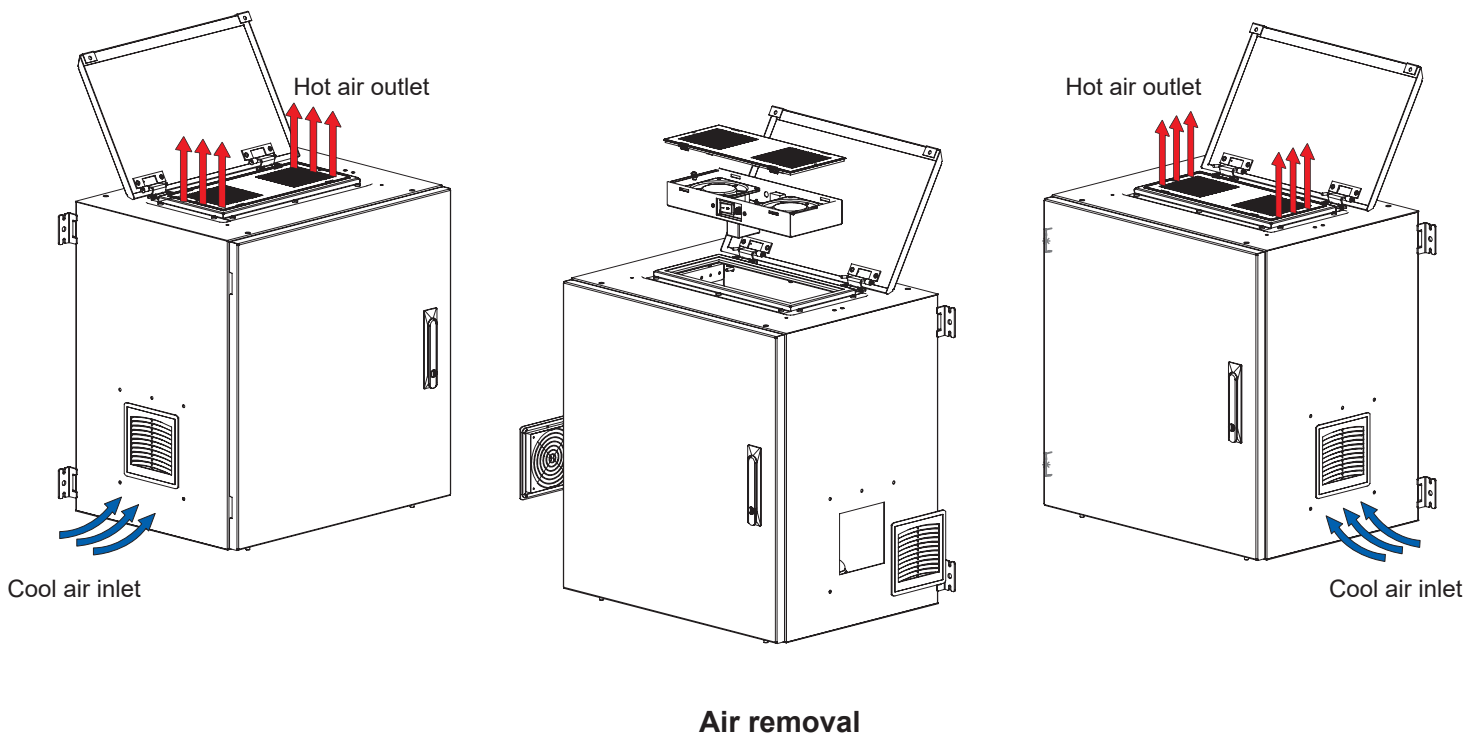

19" SAFEbox IP55

Indoor Cabinet Enclosure

Width: 600 mm
Depth: 450/600 mm

Construction Drawings

Top view

Bottom view

Inside view

Front view

Side view

Rear view

Top inside view

Front door opening angle

3 point locking system

	A		B	
	Min	Max	Min	Max
D=450	60 mm	185 mm	260 mm	385 mm
D=600	60 mm	335 mm	260 mm	535 mm

19" SAFEbox IP55

Indoor Cabinet Enclosure

Width: 600 mm
Depth: 450/600 mm

Construction Drawings

19" SAFEbox IP55

Indoor Cabinet Enclosure

Width: 600 mm
Depth: 450/600 mm

Construction Drawings

Exploded view

19" SAFEbox Series IP55 Indoor Cabinet Enclosure W=600 mm D=450/600 mm