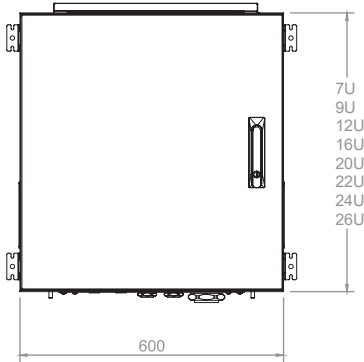

19" SAFEbox IP55

Indoor Cabinet Enclosure

Width: 600 mm
Depth: 450/600 mm

Construction Drawings

Top view

Bottom view

Inside view

Front view

Side view

Rear view

Top inside view

Front door opening angle

3 point locking system

	A		B	
	Min	Max	Min	Max
D=450	60 mm	185 mm	260 mm	385 mm
D=600	60 mm	335 mm	260 mm	535 mm

19" SAFEbox IP55

Indoor Cabinet Enclosure

Width: 600 mm
Depth: 450/600 mm

Construction Drawings

19" SAFEbox IP55

Indoor Cabinet Enclosure

Width: 600 mm
Depth: 450/600 mm

Construction Drawings

Exploded view

19" SAFEbox Series IP55 Indoor Cabinet Enclosure W=600 mm D=450/600 mm