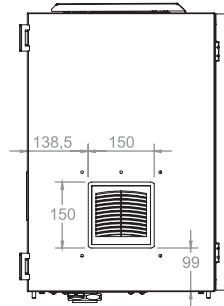

19" SAFEbox IP55

Indoor Cabinet Enclosure

Width: 600 mm
Depth: 450/600 mm

Construction Drawings

Top view

Bottom view

Inside view

Front view

Side view

Rear view

Top inside view

Front door opening angle

3 point locking system

	A		B	
	Min	Max	Min	Max
D=450	60 mm	185 mm	260 mm	385 mm
D=600	60 mm	335 mm	260 mm	535 mm

19" SAFEbox IP55

Indoor Cabinet Enclosure

Width: 600 mm
Depth: 450/600 mm

Construction Drawings

19" SAFEbox IP55

Indoor Cabinet Enclosure

Width: 600 mm
Depth: 450/600 mm

Construction Drawings

Exploded view

19" SAFEbox Series IP55 Indoor Cabinet Enclosure W=600 mm D=450/600 mm