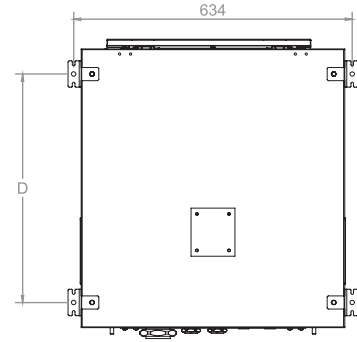

19" SAFEbox IP55

Indoor Cabinet Enclosure

Width: 600 mm
Depth: 450/600 mm

Construction Drawings

Top view

Bottom view

Inside view

Front view

Side view

Rear view

Top inside view

Front door opening angle

3 point locking system

	A		B	
	Min	Max	Min	Max
D=450	60 mm	185 mm	260 mm	385 mm
D=600	60 mm	335 mm	260 mm	535 mm

19" SAFEbox IP55

Indoor Cabinet Enclosure

Width: 600 mm
Depth: 450/600 mm

Construction Drawings

19" SAFEbox IP55

Indoor Cabinet Enclosure

Width: 600 mm
Depth: 450/600 mm

Construction Drawings

Exploded view

19" SAFEbox Series IP55 Indoor Cabinet Enclosure W=600 mm D=450/600 mm