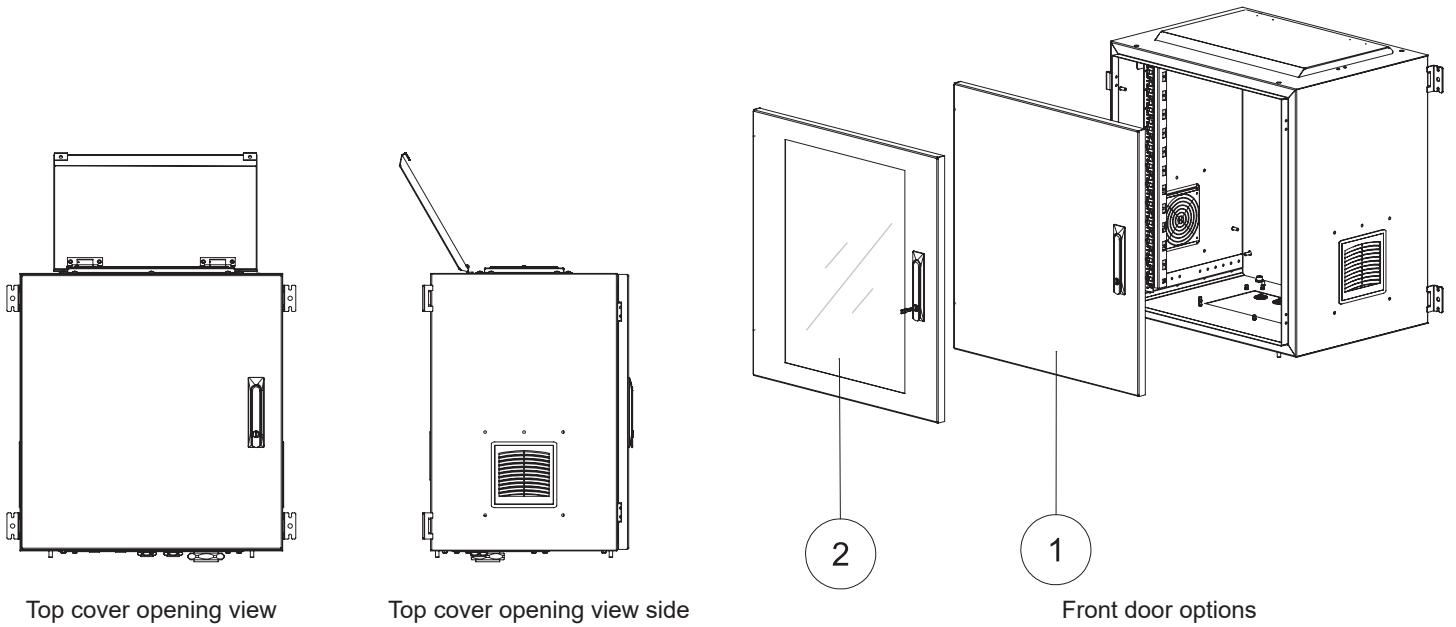

19" SAFEbox IP55

Indoor Cabinet Enclosure

Width: 600 mm
Depth: 450/600 mm

Construction Drawings

Top view

Bottom view

Inside view

Front view

Side view

Rear view

Top inside view

Front door opening angle

3 point locking system

	A		B	
	Min	Max	Min	Max
D=450	60 mm	185 mm	260 mm	385 mm
D=600	60 mm	335 mm	260 mm	535 mm

19" SAFEbox IP55

Indoor Cabinet Enclosure

Width: 600 mm
Depth: 450/600 mm

Construction Drawings

19" SAFEbox IP55

Indoor Cabinet Enclosure

Width: 600 mm
Depth: 450/600 mm

Construction Drawings

Exploded view

19" SAFEbox Series IP55 Indoor Cabinet Enclosure W=600 mm D=450/600 mm