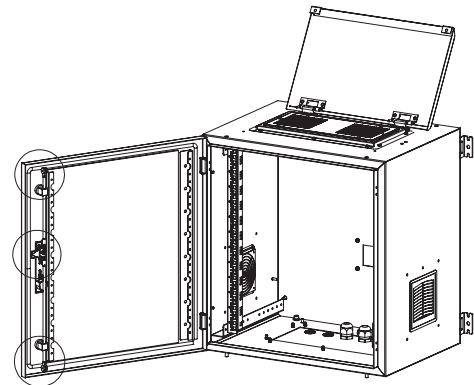

19" SAFEbox IP55

Indoor Cabinet Enclosure

Width: 600 mm
Depth: 450/600 mm

Construction Drawings

Top view

Bottom view

Inside view

Front view

Side view

Rear view

Top inside view

Front door opening angle

3 point locking system

	A		B	
	Min	Max	Min	Max
D=450	60 mm	185 mm	260 mm	385 mm
D=600	60 mm	335 mm	260 mm	535 mm

19" SAFEbox IP55

Indoor Cabinet Enclosure

Width: 600 mm
Depth: 450/600 mm

Construction Drawings

19" SAFEbox IP55

Indoor Cabinet Enclosure

Width: 600 mm
Depth: 450/600 mm

Construction Drawings

Exploded view

19" SAFEbox Series IP55 Indoor Cabinet Enclosure W=600 mm D=450/600 mm