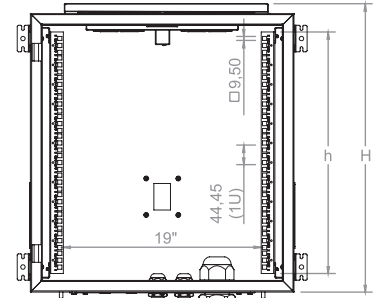

19" SAFEbox IP55

Indoor Cabinet Enclosure

Width: 600 mm
Depth: 450/600 mm

Construction Drawings

Top view

Bottom view

Inside view

Front view

Side view

Rear view

Top inside view

Front door opening angle

3 point locking system

	A		B	
	Min	Max	Min	Max
D=450	60 mm	185 mm	260 mm	385 mm
D=600	60 mm	335 mm	260 mm	535 mm

19" SAFEbox IP55

Indoor Cabinet Enclosure

Width: 600 mm
Depth: 450/600 mm

Construction Drawings

19" SAFEbox IP55

Indoor Cabinet Enclosure

Width: 600 mm
Depth: 450/600 mm

Construction Drawings

Exploded view

19" SAFEbox Series IP55 Indoor Cabinet Enclosure W=600 mm D=450/600 mm