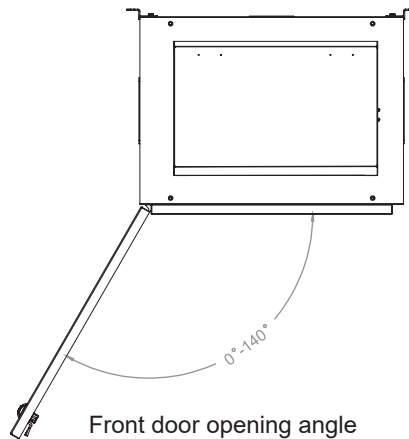

19" SAFEbox IP55

Indoor Cabinet Enclosure

Width: 600 mm
Depth: 450/600 mm

Construction Drawings

Top view

Bottom view

Inside view

Front view

Side view

Rear view

Top inside view

Front door opening angle

3 point locking system

	A		B	
	Min	Max	Min	Max
D=450	60 mm	185 mm	260 mm	385 mm
D=600	60 mm	335 mm	260 mm	535 mm

19" SAFEbox IP55

Indoor Cabinet Enclosure

Width: 600 mm
Depth: 450/600 mm

Construction Drawings

19" SAFEbox IP55

Indoor Cabinet Enclosure

Width: 600 mm
Depth: 450/600 mm

Construction Drawings

Exploded view

19" SAFEbox Series IP55 Indoor Cabinet Enclosure W=600 mm D=450/600 mm