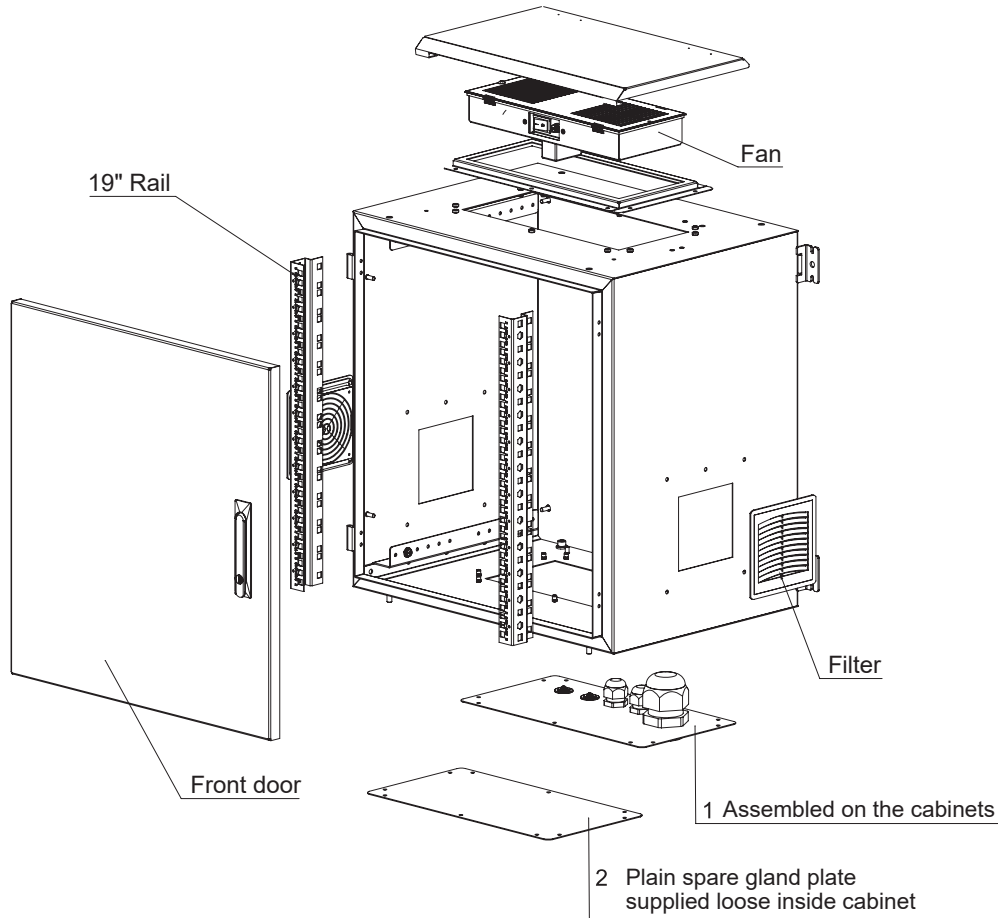

Width: 600 mm
Depth: 450/600 mm

Construction Drawings

19" SAFEbox IP55

Indoor Cabinet Enclosure

Width: 600 mm
Depth: 450/600 mm

Construction Drawings

Exploded view

19" SAFEbox Series IP55 Indoor Cabinet Enclosure W=600 mm D=450/600 mm