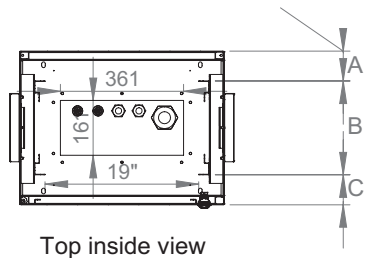

19" SAFEbox IP55

Width: 600 mm
Depth: 450/600 mm

Indoor Cabinet Enclosure Configured for
Free Standing Usage
Construction Drawings

U	32U	36U	42U
H	1651mm	1829mm	2097mm

	A		B		C	
	Min	Max	Min	Max	Min	Max
D=450	60 mm	135 mm	175 mm	325 mm	60 mm	135 mm
D=600	60 mm	185 mm	225 mm	475 mm	60 mm	185 mm