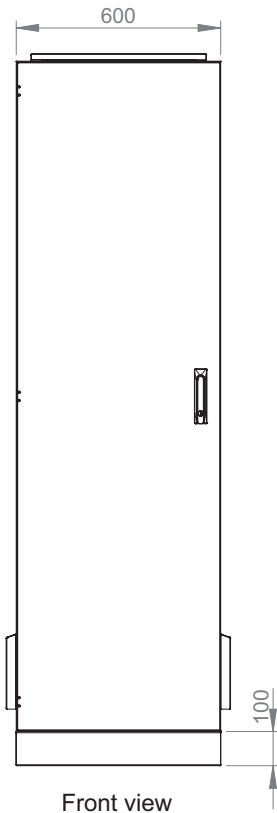

19" SAFEbox IP55

Width: 600 mm
Depth: 450/600 mm

Indoor Cabinet Enclosure Configured for
Free Standing Usage
Construction Drawings

U	32U	36U	42U
H	1651mm	1829mm	2097mm

	A		B		C	
	Min	Max	Min	Max	Min	Max
D=450	60 mm	135 mm	175 mm	325 mm	60 mm	135 mm
D=600	60 mm	185 mm	225 mm	475 mm	60 mm	185 mm