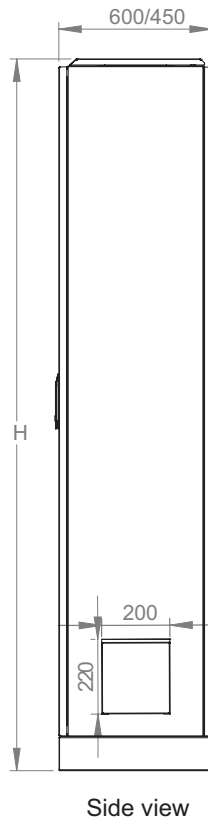

19" SAFEbox IP55

Width: 600 mm
Depth: 450/600 mm

Indoor Cabinet Enclosure Configured for
Free Standing Usage
Construction Drawings

U	32U	36U	42U
H	1651mm	1829mm	2097mm

	A		B		C	
	Min	Max	Min	Max	Min	Max
D=450	60 mm	135 mm	175 mm	325 mm	60 mm	135 mm
D=600	60 mm	185 mm	225 mm	475 mm	60 mm	185 mm