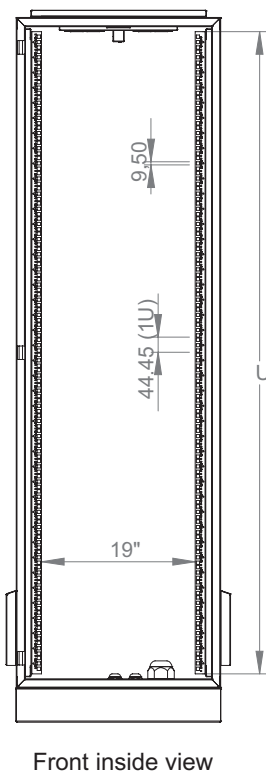

19" SAFEbox IP55

Width: 600 mm
Depth: 450/600 mm

Indoor Cabinet Enclosure Configured for
Free Standing Usage
Construction Drawings

U	32U	36U	42U
H	1651mm	1829mm	2097mm

	A		B		C	
	Min	Max	Min	Max	Min	Max
D=450	60 mm	135 mm	175 mm	325 mm	60 mm	135 mm
D=600	60 mm	185 mm	225 mm	475 mm	60 mm	185 mm