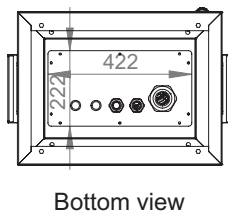

19" SAFEbox IP55

Width: 600 mm
Depth: 450/600 mm

Indoor Cabinet Enclosure Configured for
Free Standing Usage
Construction Drawings

U	32U	36U	42U
H	1651mm	1829mm	2097mm

	A		B		C	
	Min	Max	Min	Max	Min	Max
D=450	60 mm	135 mm	175 mm	325 mm	60 mm	135 mm
D=600	60 mm	185 mm	225 mm	475 mm	60 mm	185 mm