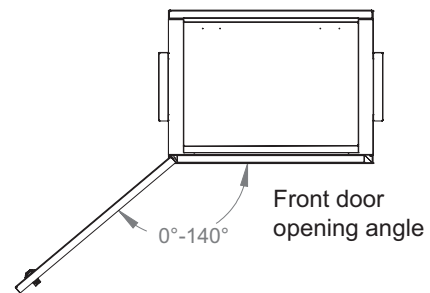

19" SAFEbox IP55

Width: 600 mm
Depth: 450/600 mm

Indoor Cabinet Enclosure Configured for
Free Standing Usage
Construction Drawings

U	32U	36U	42U
H	1651mm	1829mm	2097mm

	A		B		C	
	Min	Max	Min	Max	Min	Max
D=450	60 mm	135 mm	175 mm	325 mm	60 mm	135 mm
D=600	60 mm	185 mm	225 mm	475 mm	60 mm	185 mm