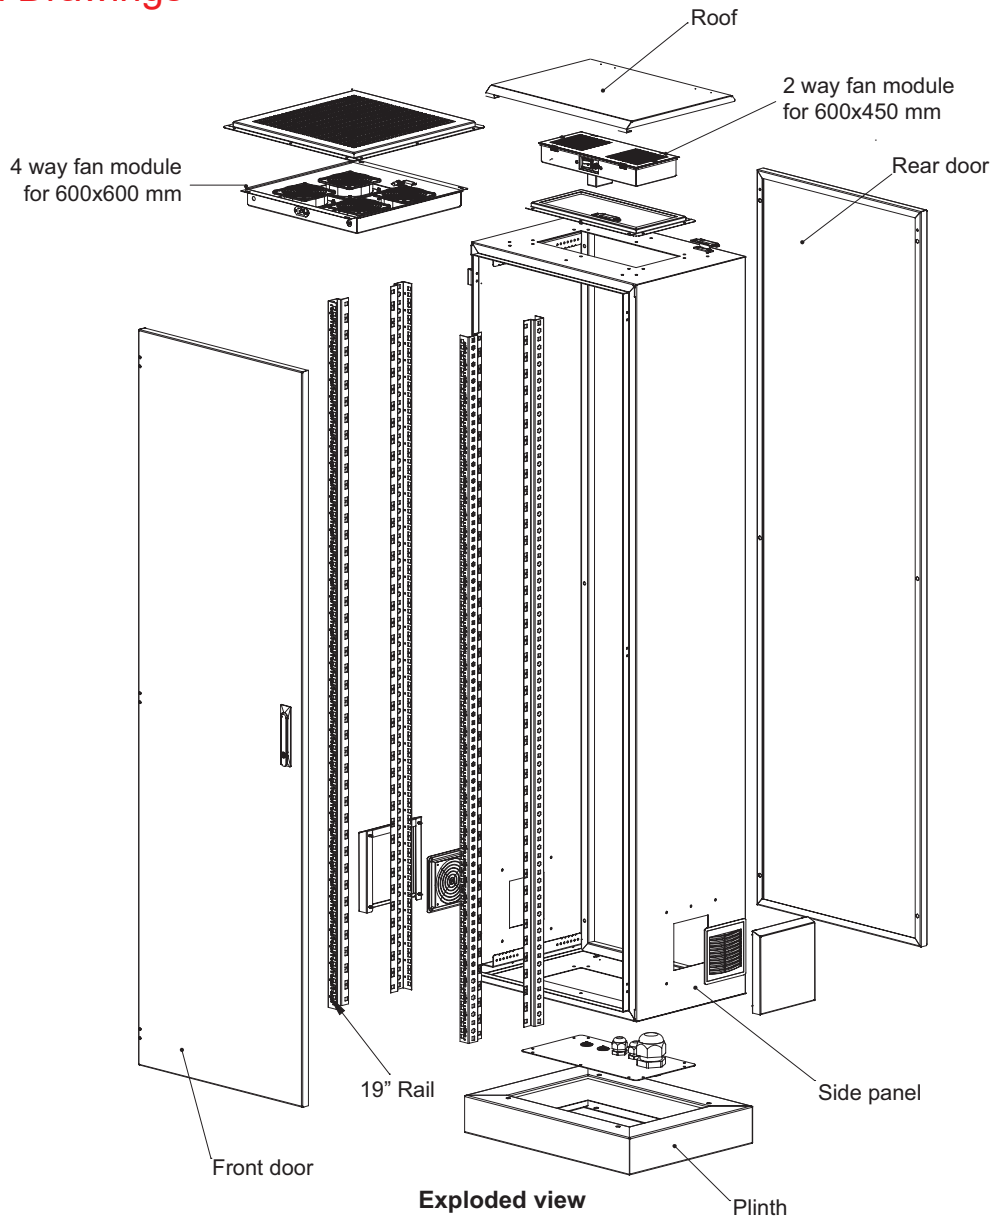

19" SAFEbox IP55

Width: 600 mm
Depth: 450/600 mm

Indoor Cabinet Enclosure Configured for
Free Standing Usage
Construction Drawings

19" SAFEbox Series Indoor Cabinet Enclosure Configured for Free Standing Usage W=600 mm D=450/600 mm																
Product Number	Product Description	Size WxDxH mm	h Size in U	h in mm	H mm, overall without feet and/or castor	Width Overall mm	Width Rail to Rail	Depth Overall mm	Depth Shipping Conf. Rail to Rail mm	QTY IN PACKAGE	PACKING DIMENSIONS WxDxH mm	Standard NET Weight of Product kgs	Gross Weight of Product kgs	QTY IN PALLET	PALLET DIMENSIONS WxDxH mm	Pallet Weight kgs
LN-SBI-FS-IP5532U6045-LG	32U 19" SafeBox IP55 indoor cabinet enclosure configured for free standing usage W=600 mm D=450 mm	600x450x1630	32U	1422	1630	600	19"	450	345	1	630x480x1650	72	74	1	680x680x1800	88
LN-SBI-FS-IP5536U6045-LG	36U 19" SafeBox IP55 indoor cabinet enclosure configured for free standing usage W=600 mm D=450 mm	600x450x1800	36U	1600	1800	600	19"	450	345	1	630x480x1820	75	77,5	1	680x680x1970	91
LN-SBI-FS-IP5542U6045-LG	42U 19" SafeBox IP55 indoor cabinet enclosure configured for free standing usage W=600 mm D=450 mm	600x450x2090	42U	1867	2090	600	19"	450	345	1	630x480x2110	88	90,5	1	680x680x2260	104
LN-SBI-FS-IP5532U6060-LG	32U 19" SafeBox IP55 indoor cabinet enclosure configured for free standing usage W=600 mm D=600 mm	600x600x1630	32U	1422	1630	600	19"	600	495	1	630x630x1650	90	92	1	680x680x1800	106
LN-SBI-FS-IP5536U6060-LG	36U 19" SafeBox IP55 indoor cabinet enclosure configured for free standing usage W=600 mm D=600 mm	600x600x1800	36U	1600	1800	600	19"	600	495	1	630x630x1820	93	95,5	1	680x680x1970	109
LN-SBI-FS-IP5542U6060-LG	42U 19" SafeBox IP55 indoor cabinet enclosure configured for free standing usage W=600 mm D=600 mm	600x600x2090	42U	1867	2090	600	19"	600	495	1	630x630x2110	101	103,5	1	680x680x2260	117